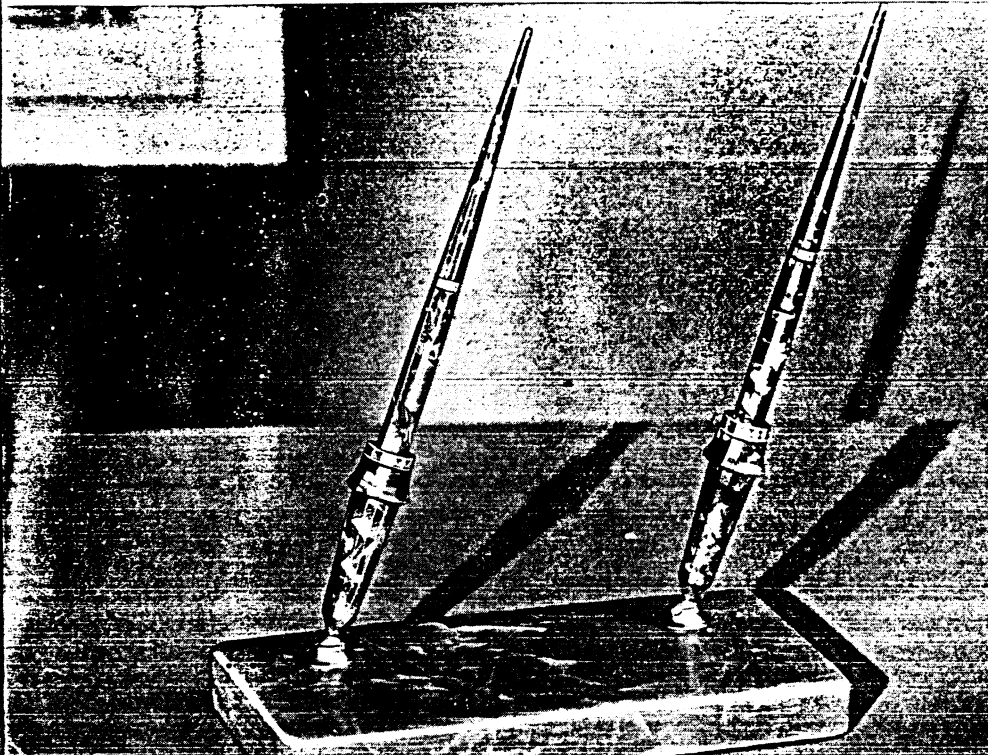

4585AX-1. (Illustrated below) Argentine Green Onyx base 4 1/2" x 8 1/2". Carries two Green and Silver Shell No. 5 Adjustable Point Pens, $25.00.
M-4585AX-1. Same model with gold frame, $30.00.
4585BG-1-50. Same size base in black vitrolite. Two black Pens, $20.00.
M-4585BG-1. Same model with gold frame, $25.00.
4585BG-1-549. Same model without frame. Two Black and Silver Shell Pens, $20.00.